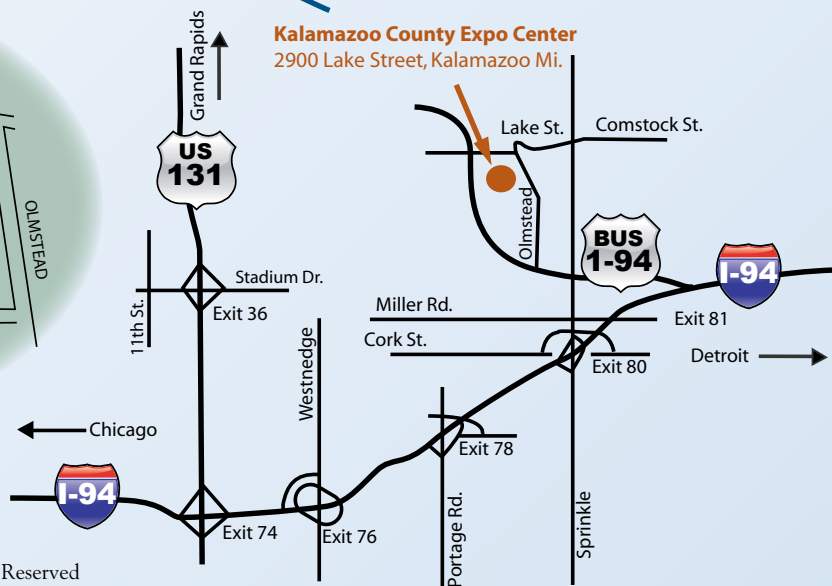

I-94 to Exit 81
 Follow Bus. I-94 to
 Olmstead or Lake

FROM THE WEST

I-94 to Exit 80
 North to Bus. I-94
 West to Olmstead or Lake

Kalamazoo County Expo Center
 2900 Lake Street, Kalamazoo Mi.

photo by Ethem Yazel

Kalamazoo County Expo Center

Kalamazoo County Fair Grounds
 2900 Lake Street, Kalamazoo Michigan
 I-94, Exit 80 North

Join Us!

The Kalamazoo Living History Show is the largest, nationally recognized, juried show in the Midwest devoted to pre-1890 original or reproduction living history supplies, accoutrements and related crafts. More than 10,000 historical reenactors from pre-Revolutionary through the Civil War, history buffs, collectors, and visitors from 18 states and Canada come together for a festive weekend to buy, sell and trade. The event attracts over 270 of the finest artisans and dealers of living history supplies and related goods from throughout the United States.