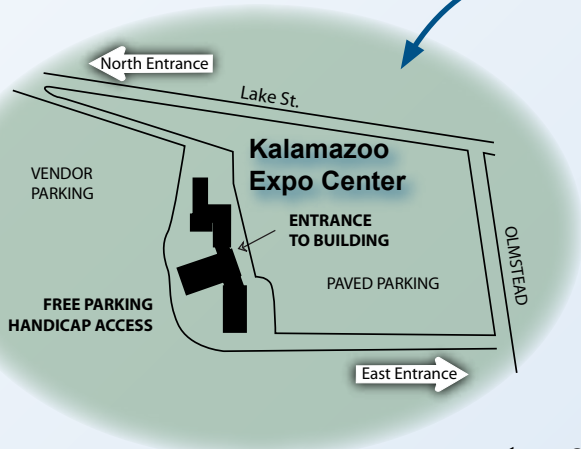

Sat 9-5 Sun 9-4 EDT

*Largest indoor juried show in the Midwest
 devoted to living history & accoutrements*

Pre-1890 original or reproduction muzzleloaders, living history supplies, and related crafts.

FROM THE EAST

I-94 to Exit 81
 Follow Bus. I-94 to
 Olmstead or Lake

FROM THE WEST

I-94 to Exit 80
 North to Bus. I-94
 West to Olmstead or Lake

Kalamazoo County Expo Center
 2900 Lake Street, Kalamazoo Mi.

photo by Ethem Yazel

Kalamazoo County Expo Center

Kalamazoo County Fair Grounds
 2900 Lake Street, Kalamazoo Michigan
 I-94, Exit 80 North

Join Us!

The Kalamazoo Living History Show is the largest, nationally recognized, juried show in the Midwest devoted to pre-1890 original or reproduction living history supplies, accoutrements and related crafts. More than 10,000 historical reenactors from pre-Revolutionary through the Civil War, history buffs, collectors, and visitors from 18 states and Canada come together for a festive weekend to buy, sell and trade. The event attracts over 270 of the finest artisans and dealers of living history supplies and related goods from throughout the United States.